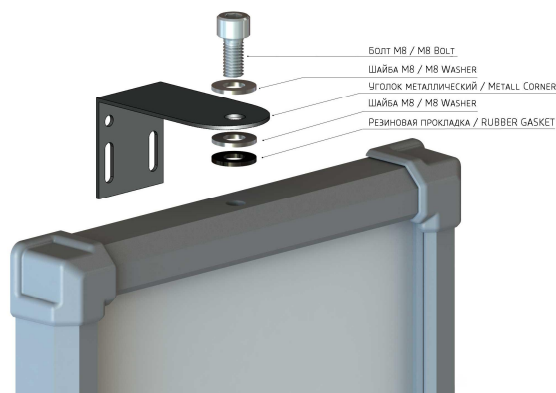

ВАРИАНТ КРЕПЛЕНИЯ / FASTENING OPTION